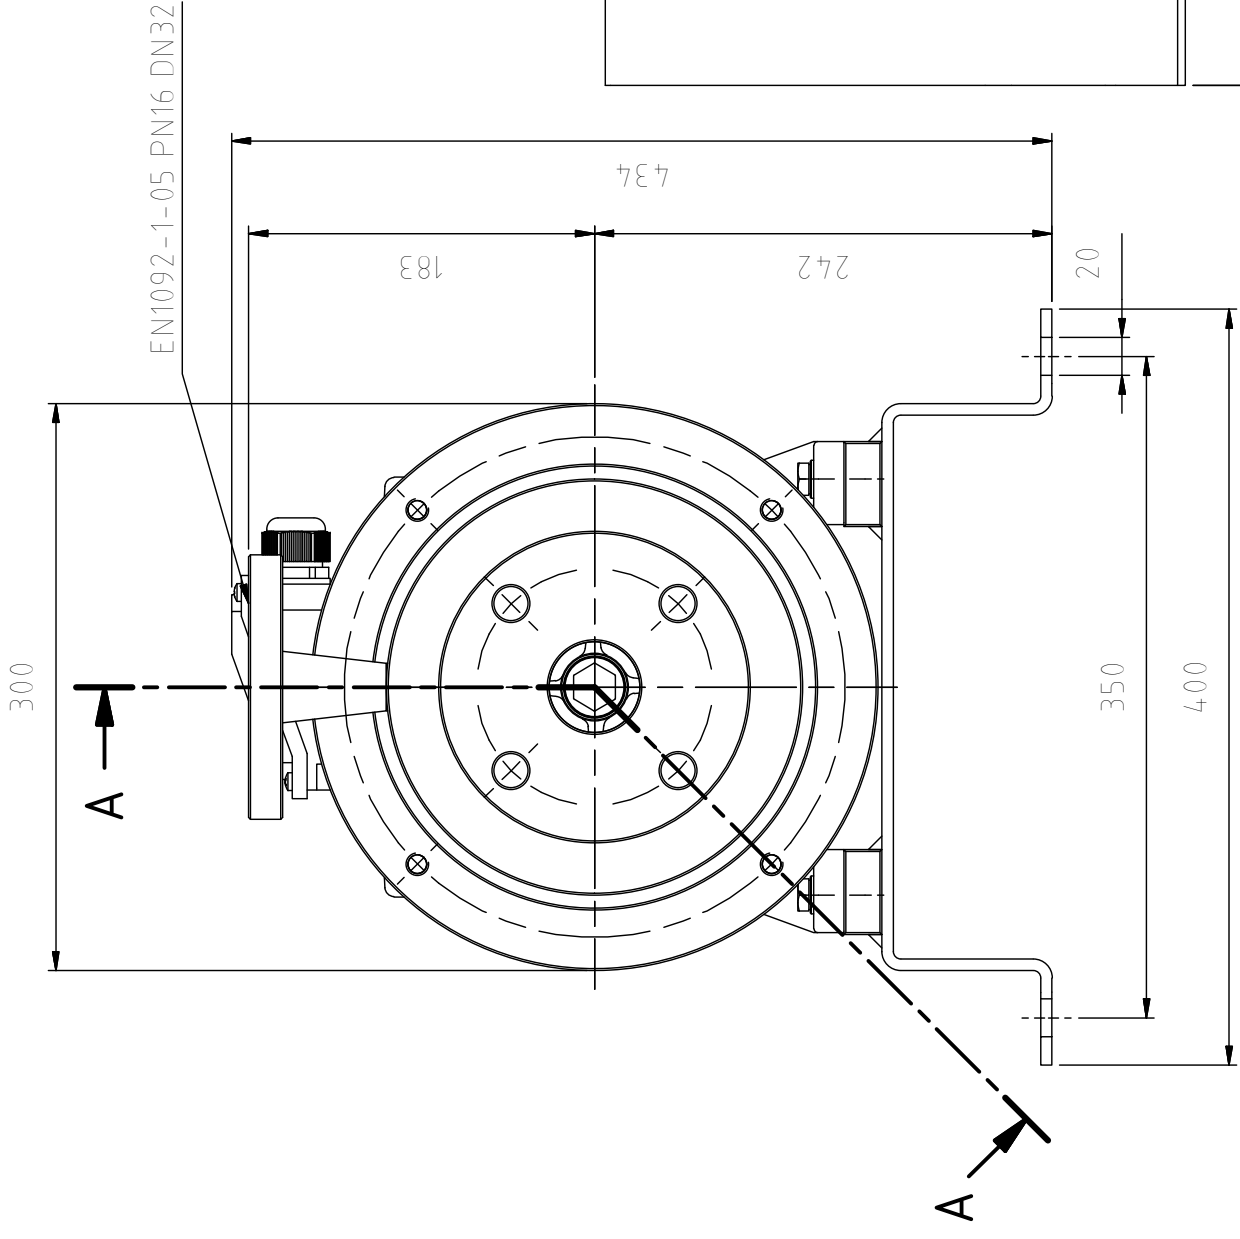

SECTION A-A

Scale	1 : 4	Description	Homogeneizer Ø120 monoblock	Name	Santi Parera	Date	14/07/2020
				Drawn by:	Santi Parera	Check by:	
				Entity name			
				SEVEN			
				SEVEN PUMPS & MIXERS, S.L.			
				Drawing code			
				M.X.O.N.-M 120-1-RE-BE2-X-4-2			

A3

Scale	1 : 4	Description	Homogeneizer Ø120 monoblock	Name	Santi Parera	Date	14/07/2020
				Drawn by:	Santi Parera	Check by:	
				Entity name	SEVEN PUMPS & MIXERS, S.L.		
				Drawing code	M.X.O.N.-M 120-1-RE-BE2-X-5,5-2		