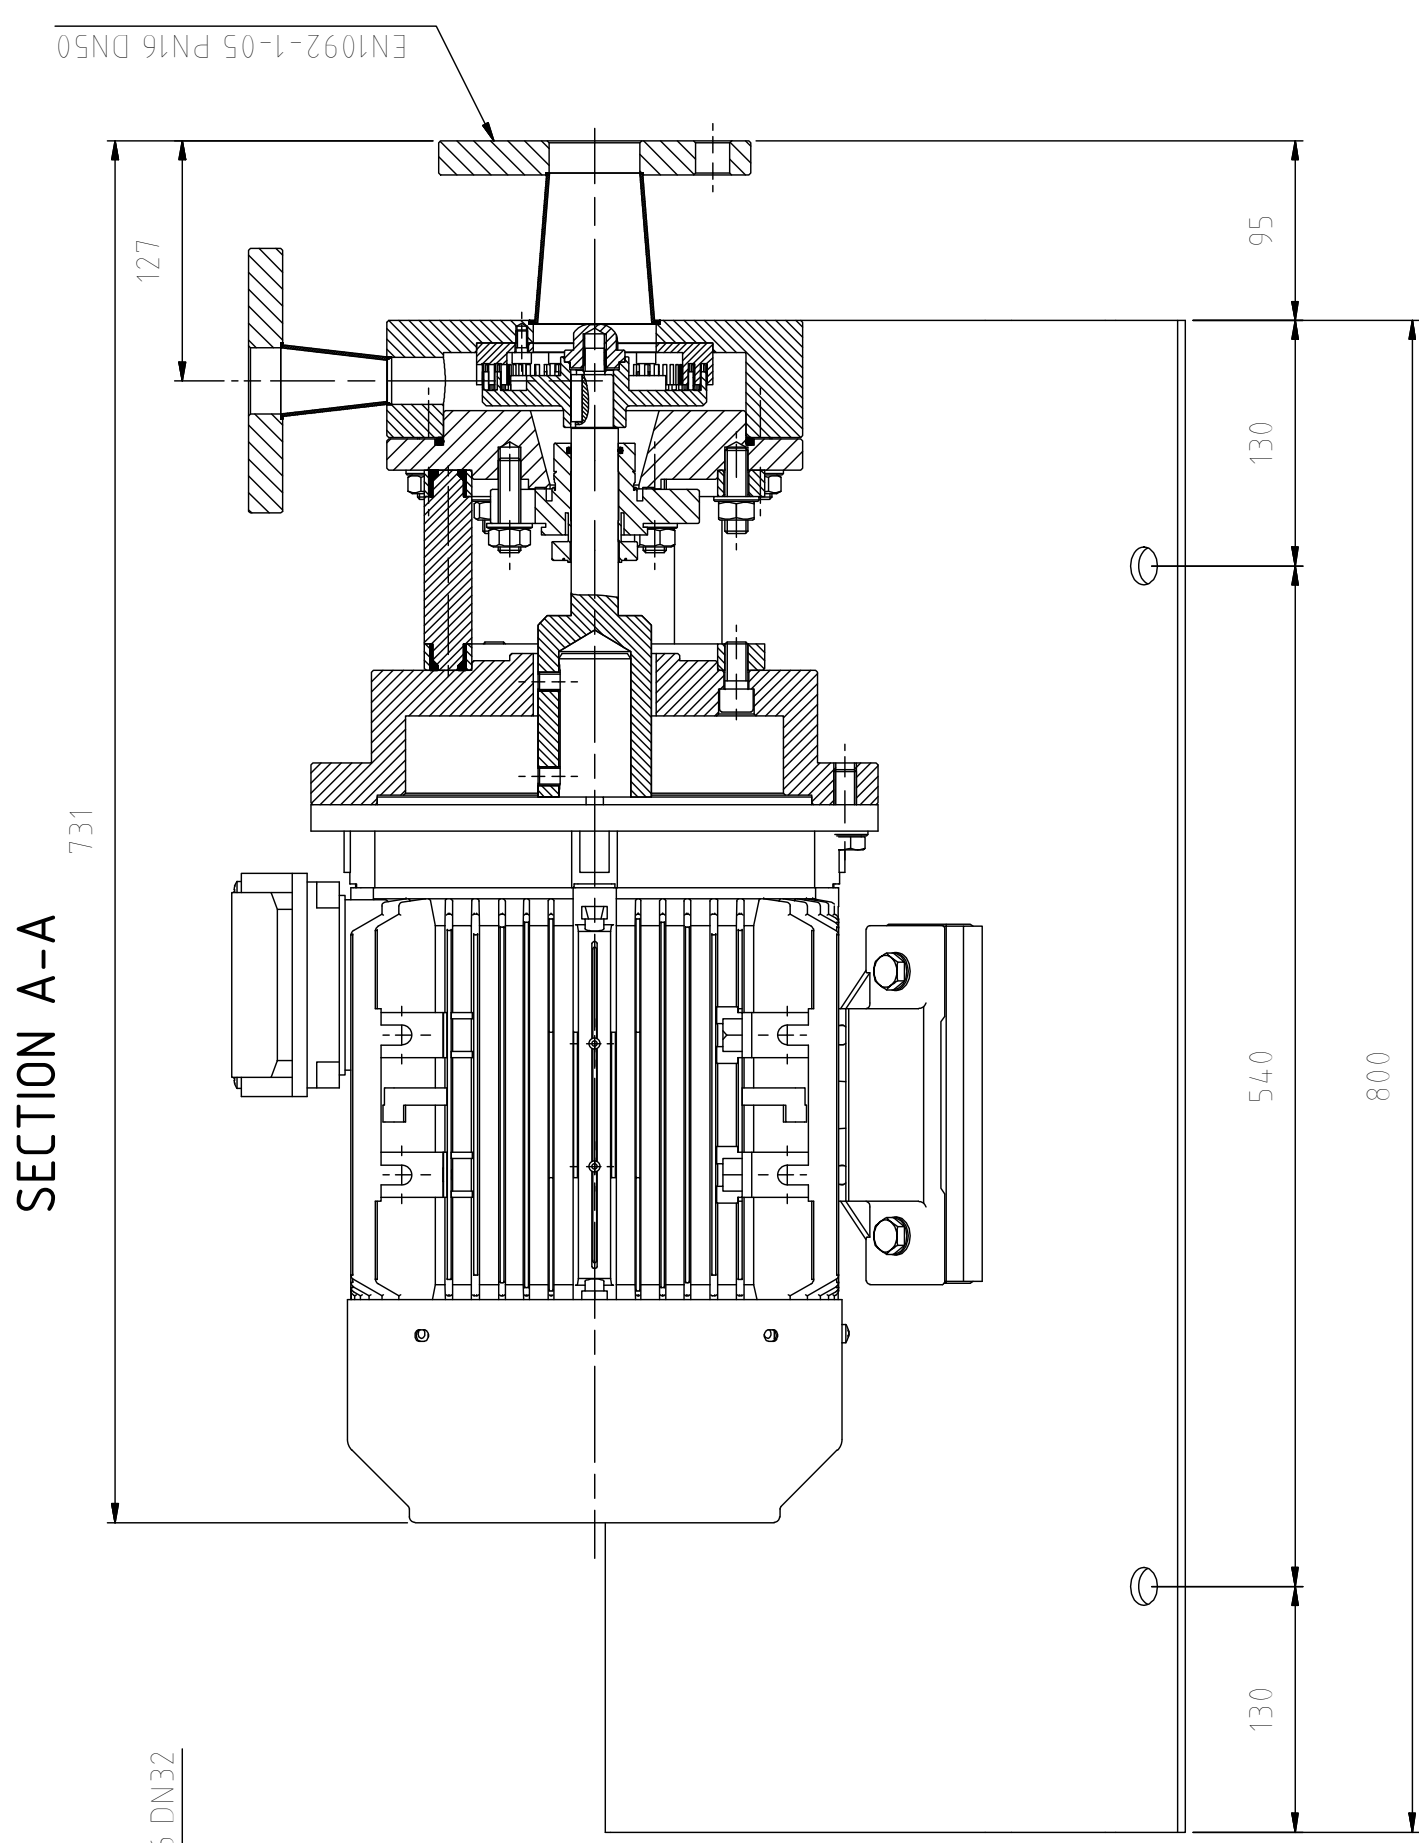

SECTION A-A

Scale	1 : 4	Description	Homogeneizer Ø120 monoblock	Name	Santi Parera	Date	14/07/2020
				Drawn by:	Santi Parera	Check by:	
				Entity name			
				SEVEN			
				SEVEN PUMPS & MIXERS, S.L.			
				Drawing code			
				M.X.O.N.-M 120-1-RE-BE2-X-4-2			

A3

Scale	1 : 4	Description	Homogeneizer Ø120 monoblock	Name	Santi Parera	Date	14/07/2020
				Drawn by:	Santi Parera	Check by:	
				Entity name	SEVEN PUMPS & MIXERS, S.L.		
				Drawing code	M.X.O.N.-M 120-1-RE-BE2-X-5,5-2		