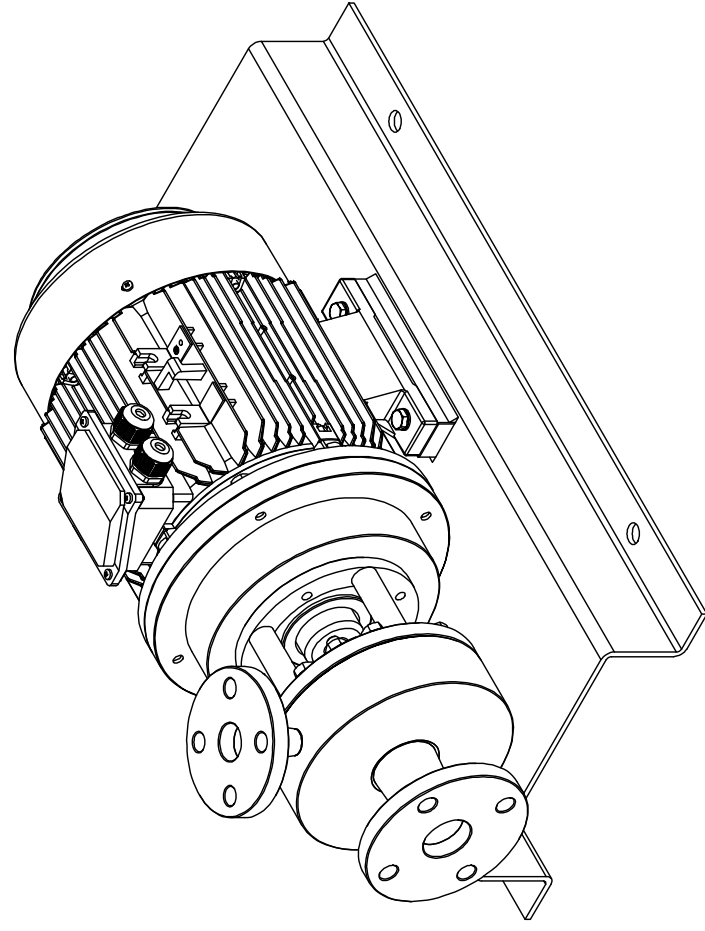

SECTION A-A

Scale	1 : 4	Description	Homogeneizer Ø120 monoblock	Name	Santi Parera	Date	14/07/2020
				Drawn by:	Santi Parera	Check by:	
				Entity name			
				SEVEN			
				SEVEN PUMPS & MIXERS, S.L.			
				Drawing code			
				M.X.O.N.-M 120-1-RE-BE2-X-4-2			

A3

Scale	1 : 4	Description	Homogeneizer Ø120 monoblock	Name	Santi Parera	Date	14/07/2020
				Drawn by:	Santi Parera	Check by:	
				Entity name	SEVEN PUMPS & MIXERS, S.L.		
				Drawing code	M.X.O.N.-M 120-1-RE-BE2-X-5,5-2		