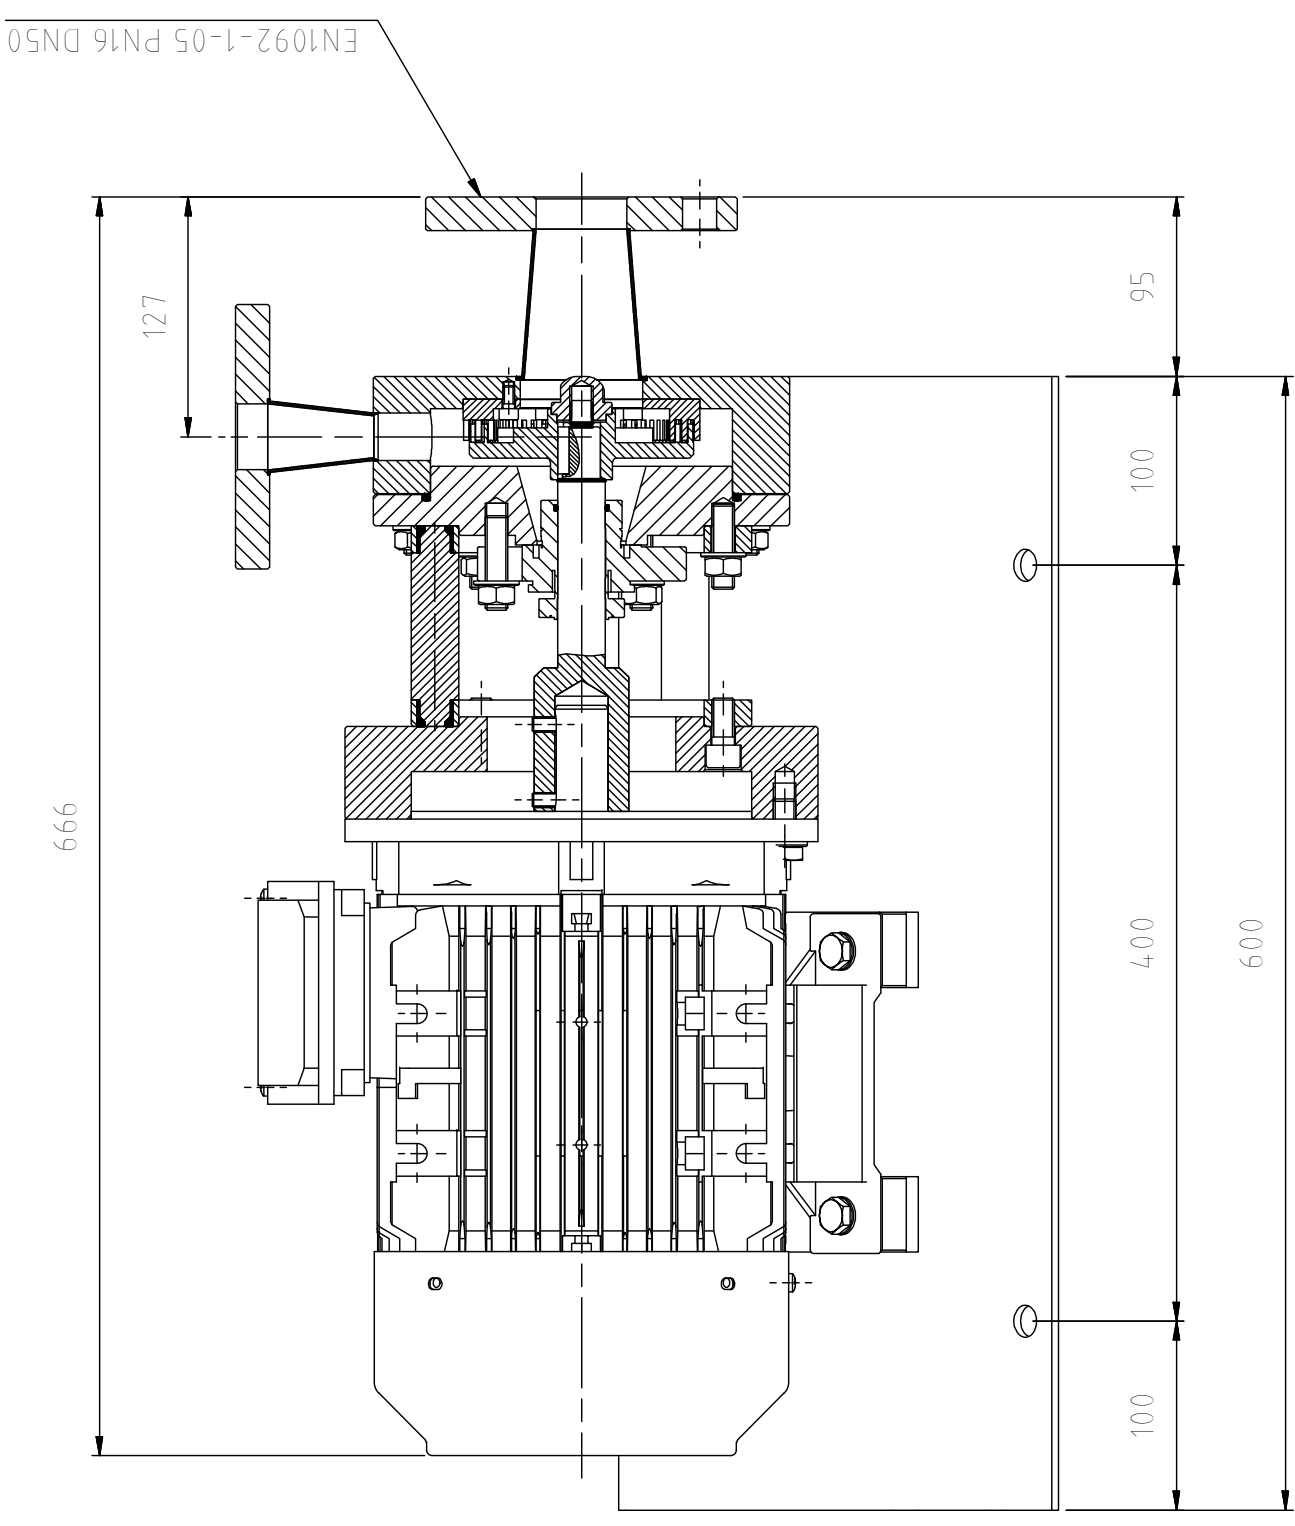

SECTION A-A

Scale	1 : 4	Description	Homogeneizer Ø120 monoblock	Name	Santi Parera	Date	14/07/2020
				Drawn by:	Santi Parera	Check by:	
				Entity name			
				SEVEN			
				SEVEN PUMPS & MIXERS, S.L.			
				Drawing code			
				M.X.O.N.-M 120-1-RE-BE2-X-4-2			

A3

Scale	1 : 4	Description	Homogeneizer Ø120 monoblock	Name	Santi Parera	Date	14/07/2020
				Drawn by:	Santi Parera	Check by:	
				Entity name	SEVEN PUMPS & MIXERS, S.L.		
				Drawing code	M.X.O.N.-M 120-1-RE-BE2-X-5,5-2		