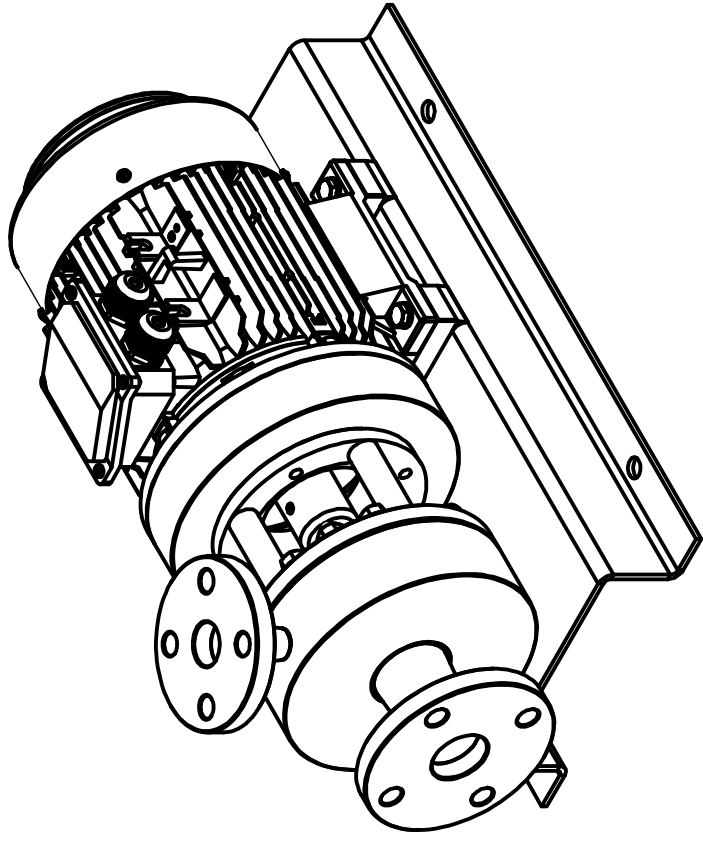

SECTION A-A

Scale	1 : 4	Description	Homogeneizer Ø120 monoblock	Name	Santi Parera	Date	14/07/2020
				Drawn by:	Santi Parera	Check by:	
				Entity name			
				SEVEN			
				SEVEN PUMPS & MIXERS, S.L.			
				Drawing code			
				M.X.O.N.-M 120-1-RE-BE2-X-4-2			

A3

Scale	1 : 4	Description	Homogeneizer Ø120 monoblock	Name	Santi Parera	Date	14/07/2020
				Drawn by:	Santi Parera	Check by:	
				Entity name	SEVEN PUMPS & MIXERS, S.L.		
				Drawing code	M.X.O.N.-M 120-1-RE-BE2-X-5,5-2		