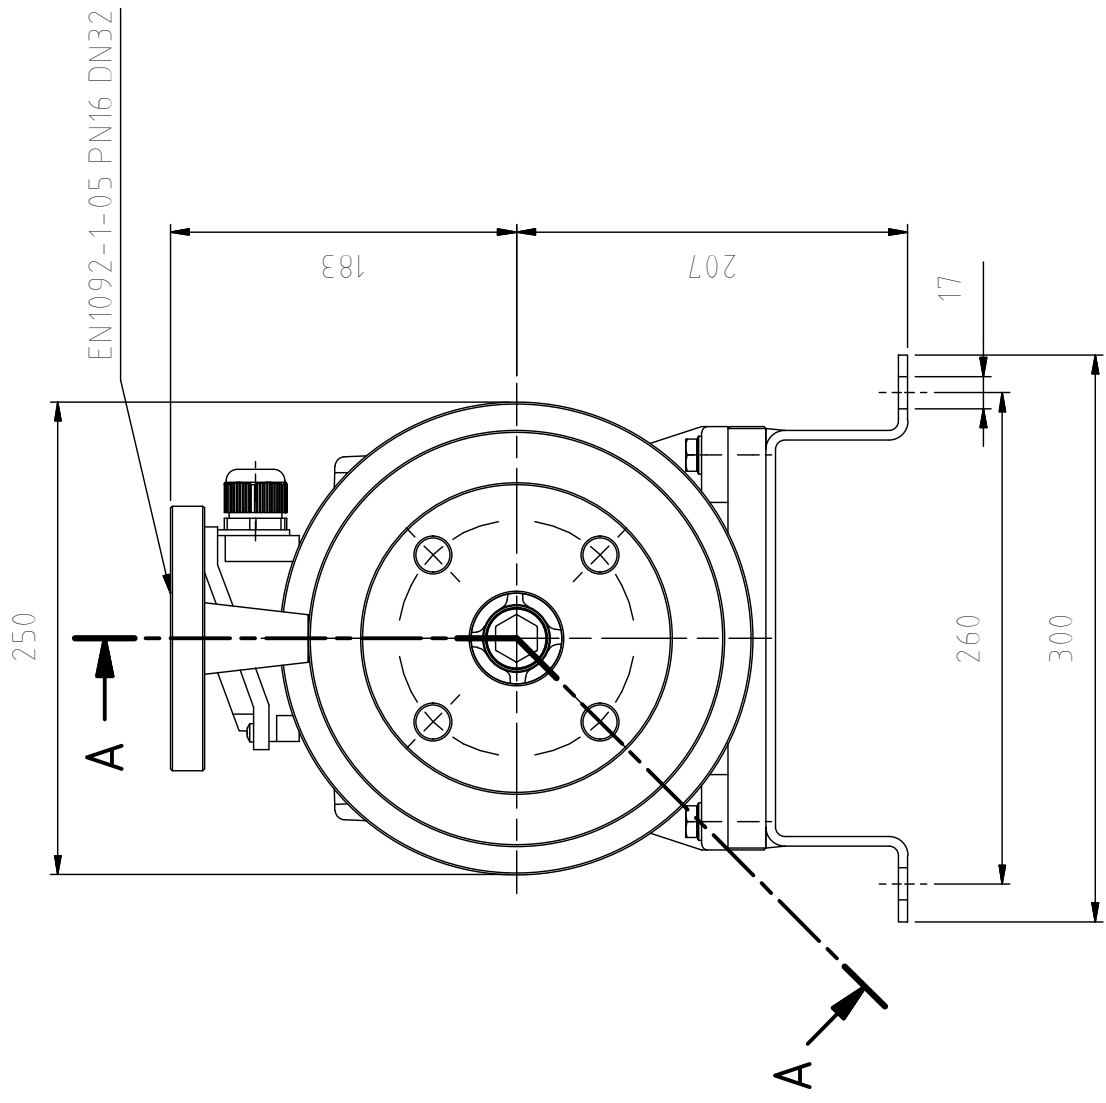

SECTION A-A

Scale	1 : 4	Description	Homogeneizer Ø120 monoblock	Name	Santi Parera	Date	14/07/2020
				Drawn by:	Santi Parera	Check by:	
				Entity name			
				SEVEN			
				SEVEN PUMPS & MIXERS, S.L.			
				Drawing code			
				M.X.O.N.-M 120-1-RE-BE2-X-4-2			

A3

Scale	1 : 4	Description	Homogeneizer Ø120 monoblock	Name	Santi Parera	Date	14/07/2020
				Drawn by:	Santi Parera	Check by:	
				Entity name	SEVEN PUMPS & MIXERS, S.L.		
				Drawing code	M.X.O.N.-M 120-1-RE-BE2-X-5,5-2		